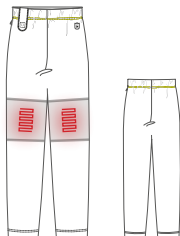

Colours

7187

HEAT LONG JOHNS

XS S M L XL 2XL 3XL
34/36 36/38 38/40 40/42 42/44 44/46 46/48

Shell fabric: 92% Polyester / 8% Elastane
Treatment: Quick Dry, Anti Bacterial
EXTRA: • Incl. 5000 mAh / 18,5 wh powerbank