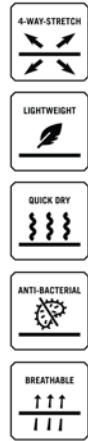

7048

PERFORMANCE UNDERWEAR T-SHIRT

Size: S/M - L/XL - 2XL/3XL

Shell fabric: 57% Polyamide / 43% Polyester

Treatment: Quick Dry
Anti Bacterial