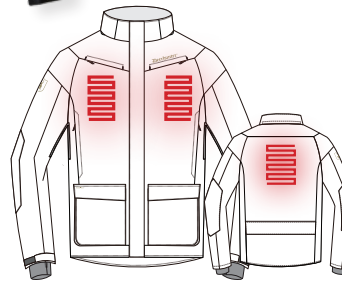

5722 **NEW**

HEAT GAME JACKET

Size: 46 - 48 - 50 - 52 - 54 - 56 - 58 - 60 - 62

- **Shell fabric:** 100% Polyester
- **Lining:** 100% Polyester
- **Padding:** Dupont™ Sorona® Sustans®, 100 g/m²
- **Treatment:** Water Repellent - **Fluorocarbon free**
- **Membrane:** Deer-Tex® Performance Shell
- **WPMVP:** WP 10000 mm/MVP 10000 g
- **EXTRA:**
  - Incl. orange safety vest
  - Incl. 10.000 mAh / 37 wh powerbank
  - Zipper under arm for ventilation

Colour	EUR	GBP	DKK
97 REALTREE MAX-7®	499,99	439,99	3699,99
585 Wood	489,99	429,99	3599,99

Recommended Retail Price incl. VAT

Colours:

3722 **NEW**

HEAT GAME TROUSERS

Size:
Normal length: 46 - 48 - 50 - 52 - 54 - 56 - 58 - 60 - 62
Short length: 22 - 23 - 24 - 25 - 26 - 27 - 28 - 29 - 30

- **Shell fabric:** 100% Polyester
- **Lining:** 100% Polyester
- **Padding:** Dupont™ Sorona® Sustans®, 80 g/m²
- **Treatment:** Water Repellent - **Fluorocarbon free**
- **Membrane:** Deer-Tex® Performance Shell
- **WPMVP:** WP 10000 mm/MVP 10000 g
- **EXTRA:**
  - Incl. 10.000 mAh / 37 wh powerbank
  - Zipper at back of thigh for ventilation

Colour	EUR	GBP	DKK
97 REALTREE MAX-7®	404,99	349,99	2999,99
585 Wood	389,99	339,99	2899,99

Recommended Retail Price incl. VAT

Colours: