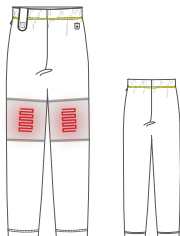

Colours:

7187

HEAT LONG JOHNS

XS S M L XL 2XL 3XL
44/46 46/48 48/50 50/52 52/54 54/56 56/58

Shell fabric: 92% Polyester / 8% Elastane
Treatment: Quick Dry, Anti Bacterial
EXTRA: • Incl. 5000 mAh / 18,5 wh powerbank