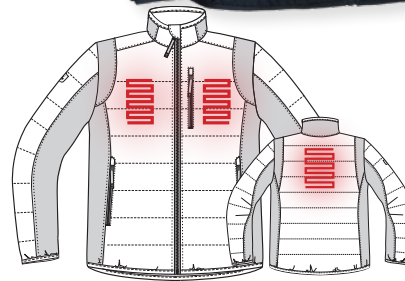

5791 **NEW AUTUMN 2023**

HEAT PADDED JACKET

Size: S - M - L - XL - 2XL - 3XL - 4XL - 5XL

1. **Shell fabric:** 100% Polyamide
   Contrast fabric: 97% Polyester / 3% Elastane,
   Lining: 100% Polyester
   Padding: Dupont™ Sorona® Sustans®
   100 g/m²
   EXTRA: • Incl. 5000 mAh / 18,5 wh powerbank

Colour	EUR	GBP	DKK
585 Wood	259,99	224,99	1899,99
786 Dark Blue	259,99	224,99	1899,99

Recommended Retail Price incl. VAT

Colours:

4791 **NEW AUTUMN 2023**

HEAT PADDED WAISTCOAT

Size: S - M - L - XL - 2XL - 3XL - 4XL - 5XL

1. **Shell fabric:** 100% Polyamide
   Contrast fabric: 97% Polyester / 3% Elastane,
   Lining: 100% Polyester
   Padding: Dupont™ Sorona® Sustans®
   100 g/m²
   EXTRA: • Incl. 5000 mAh / 18,5 wh powerbank

Colour	EUR	GBP	DKK
585 Wood	219,99	189,99	1599,99
786 Dark Blue	219,99	189,99	1599,99

Recommended Retail Price incl. VAT

Colours: